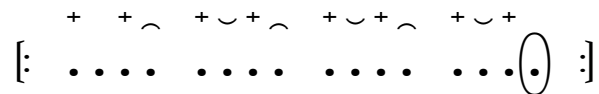

Javanese Gamelan
Structural Forms

Diagrams of Structural Forms
in Gendhing Jawa

Gendhing Alit

Lancaran/Bubaran

16 beats per gong
4 kenong per gong
1 kempul per kenong
2 kethuk per kenong
no kempyang

Ketawang