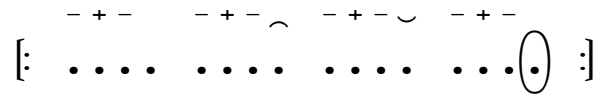

Ladrang

32 beats per gong
4 kenong per gong
1 kempul per kenong
2 kethuk per kenong
with kempyang